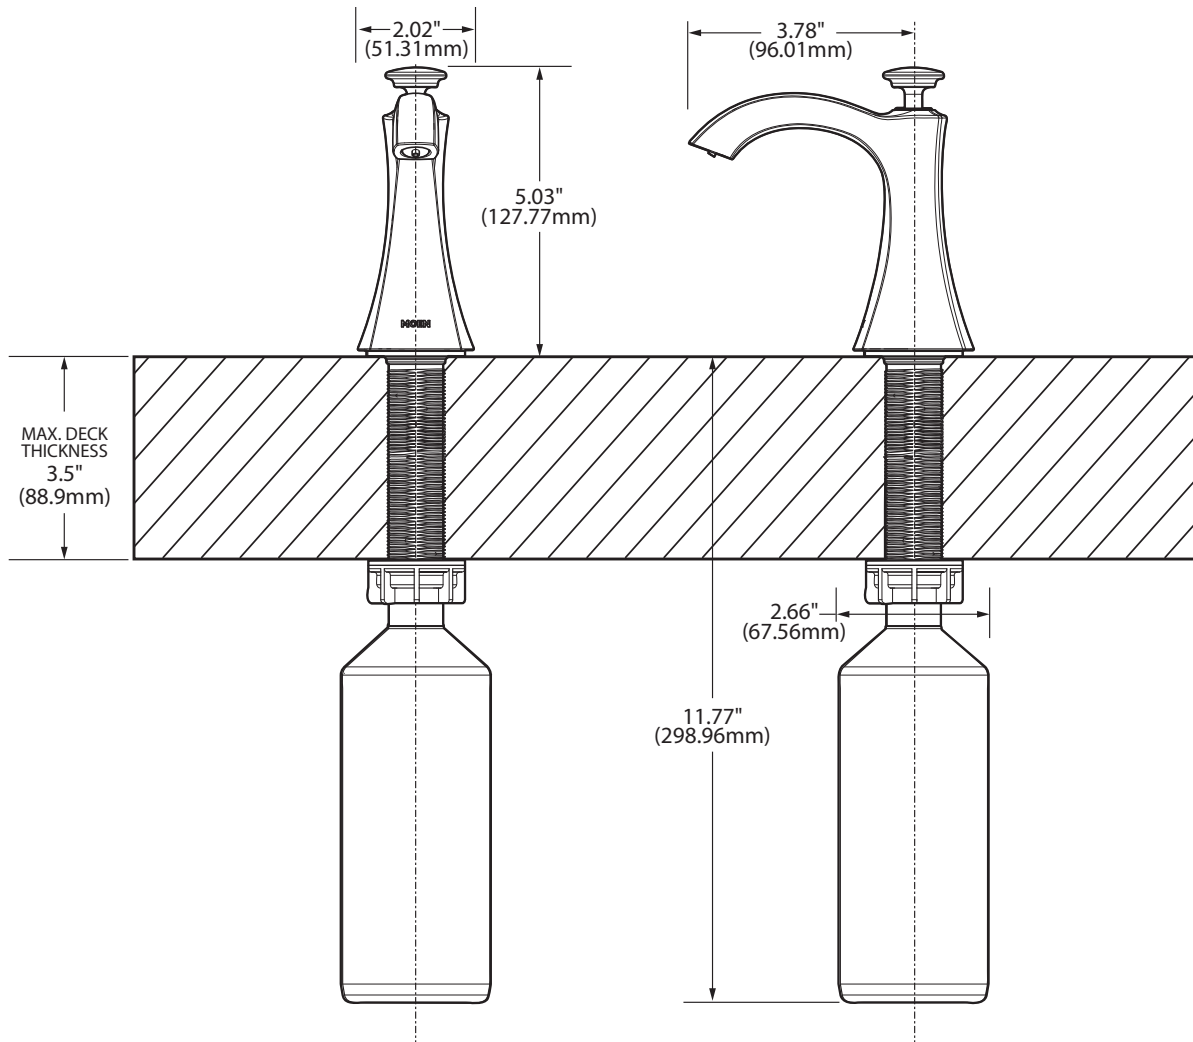

TRANSITIONAL SOAP/LOTION DISPENSER

Model: S3948C series

NOTE: DESIGNED TO BE INSTALLED THROUGH 1 HOLE 1-1/8" DIAMETER

CRITICAL DIMENSIONS

(DO NOT SCALE)

FOR MORE INFORMATION CALL: 1-800-BUY-MOEN

www.moen.com